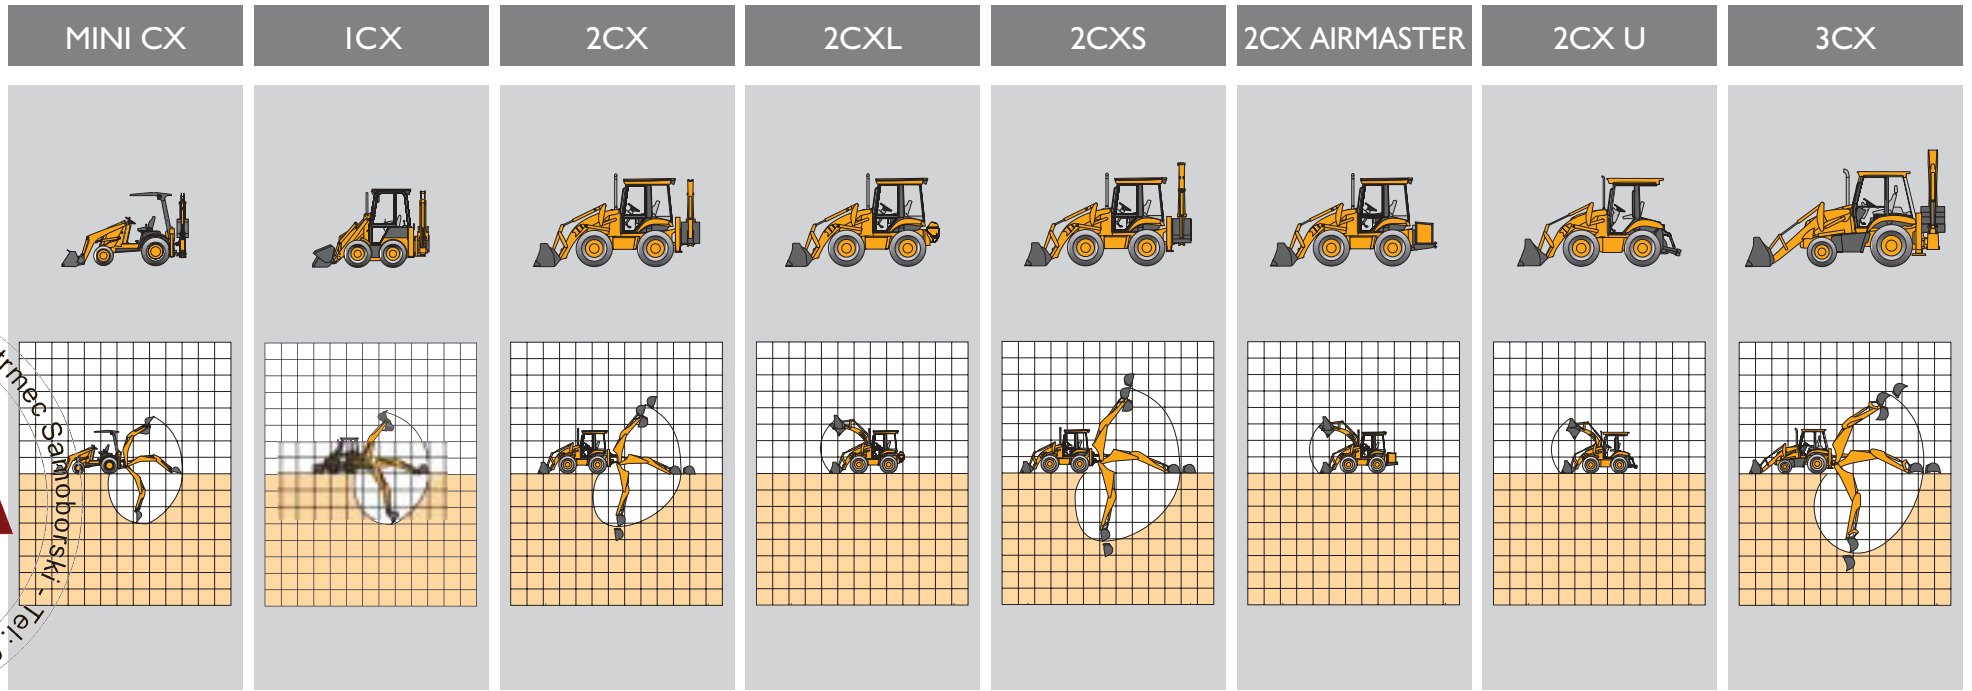

BACKHOE LOADER RANGE

	MINI CX	ICX	2CX	2CXL	2CXS	2CX AIRMASTER	2CX U	3CX
Operating Weight (Kg)	1530	2790	5599	5800	5774	5550	4690	7370
Net Engine Power (kW)	14.7	35	49.6	54	54	49.6	54	59.3
Dig Depth ret/ext (m)	2.54	2.50	3.05 / 3.70	N/A	3.66 / N/A	N/A	N/A	4.24
Steer Mode	2WS	Skid	4WS	4WS	4WS	4WS	4WS	2WS
Loader Shovel Breakout (kgf)	1636	2350	3600	3600	3600	3600	3600	5660
Loader Shovel Capacity (m³)	0.25	0.28	0.6	0.6	0.6	0.6	0.6	1
Max Dipper Tearout (kgf)	1308	1488	2253	N/A	2487	N/A	N/A	3010
Max Bucket Tearout (kgf)	1503	2201	4200	N/A	4200	N/A	N/A	5700
Pump Flow (l/min)	30	45 / HF100	72	72	79	72	72	124