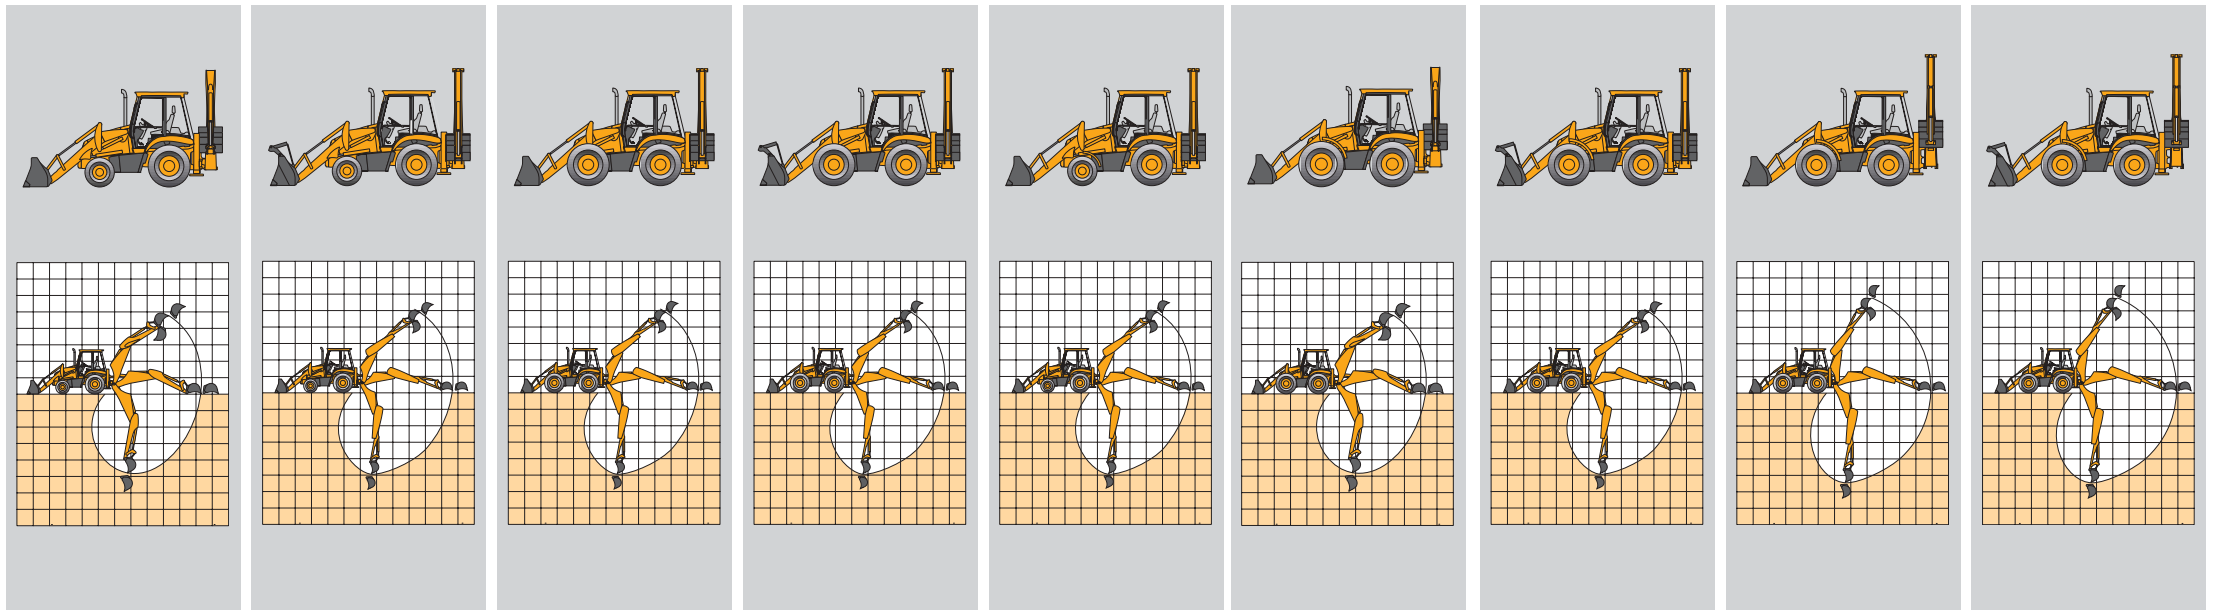

3CX	3CX SM	3CX SUPER	3CX SUPER SM	3CX CONTRACTOR	4CX	4CX SM	4CX SUPER	4CX SUPER SM

7370	8070	7725	8425	7370	7950	8660	8130	8880
59.3	64.5	64.5	64.5	70.5	70.5	70.5	70.5	70.5
4.24	4.24 / 5.46	4.37	4.37 / 5.58	4.24 / 5.46	4.32	4.32 / 5.53	4.98	4.98 / 6.14
2WS	2WS	4WS	4WS	2WS	4WS	4WS	4WS	4WS
5660	6130	5660	6130	6500	5600	6130	5600	6130
I	I	I	I	1.1	1.1	1.1	1.3	1.3
3010	2085 / 3010	3010	2085 / 3010	2515 / 3635	3630	2520 / 3630	3300	2375 / 3300
5700	5700	5700	5700	5700	5700	5700	5700	5700
124	136	136	136	147	147	147	147	147